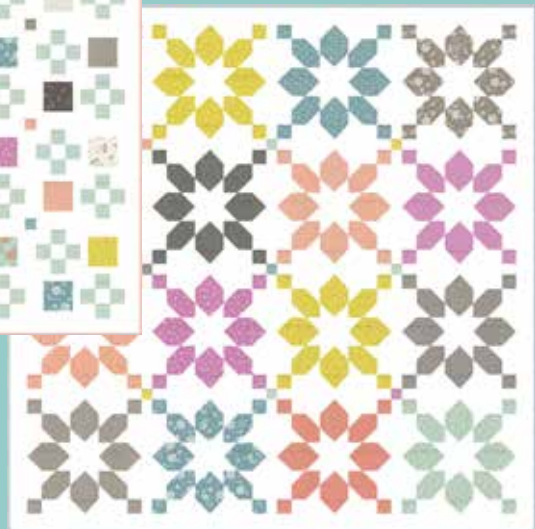

Seashore Drive
by Sherri & Chelsi

Patterns by
Chelsi Stratton Designs

CSD 132 Beachfront
57" x 70" PP & MC Friendly

[Click Here To Shop This Collection!](#)

CSD 130
Summertime
64" x 76"
F8 Friendly

CSD 131 Morning Walk
61" x 61" F8 Friendly

Seashore Drive is a reminder of those summer days in Newport where countless memories were made. Beautiful coral, orchid, aqua, blue, citrine, grey, and charcoal create a palette of the stunning hues found all around us during our time there. The Seashore Drive whimsical florals and prints remind us of flower gardens and color-filled window boxes while the delightful text print describes some of our favorite feelings from ocean-inspired living. We're excited to share this lovely collection with you and see the beautiful projects and quilts you create with it!