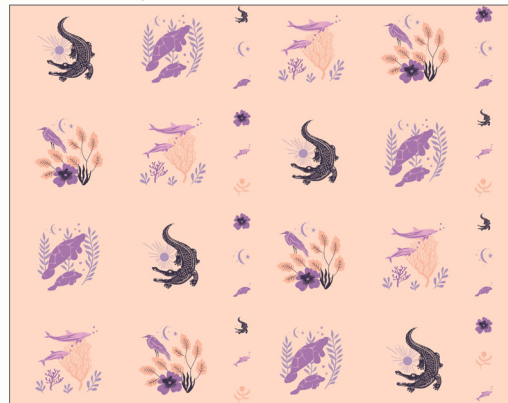

Sarah Watts' Sunshine panel features some of Florida's most recognized creatures. The panel is designed to be easily cut apart into fat quarters if desired, with one fat quarter including four larger and 6 smaller motifs. Use them in quilts, totes and more.

**FEBRUARY 2022 DELIVERY**

SUNSHINE PANEL | SHELL

RS2062-11

44"

SUNSHINE PANEL | CLOUD

RS2062-13

SUNSHINE PANEL | PEACH CREAM

RS2062-14