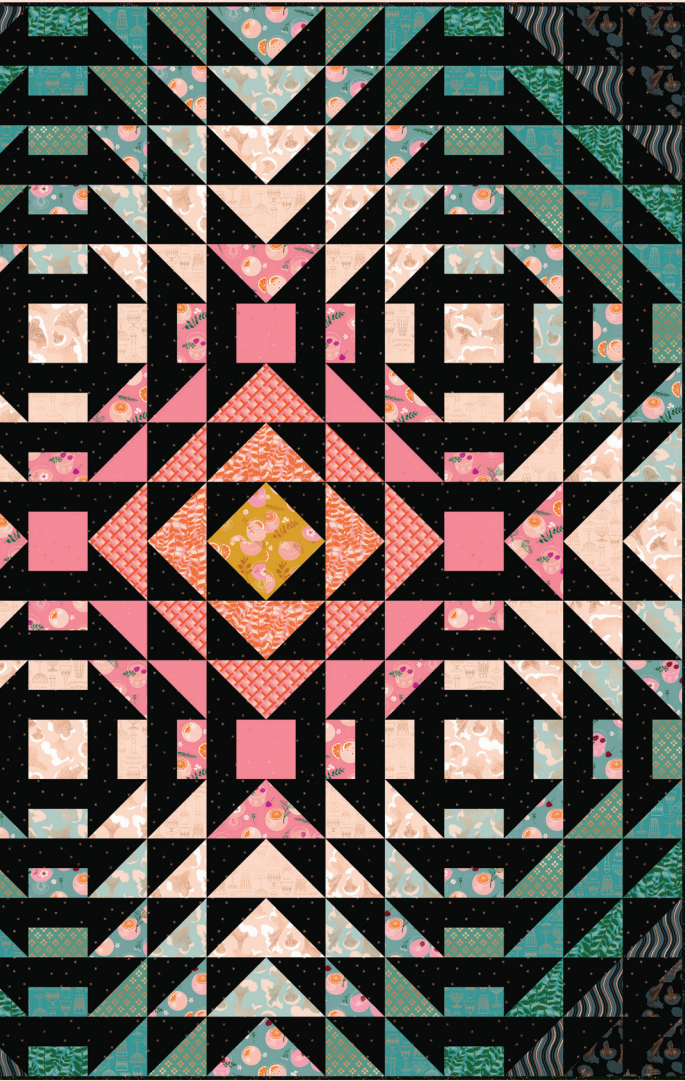

terwhite Quilts - King's Dash