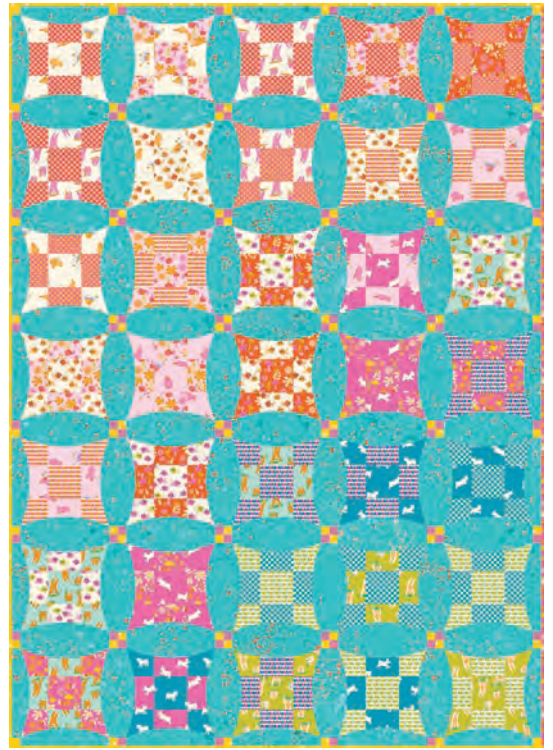

10

RS5163

FQ

JR

LC

MC

PP

ALL PRINTS SHOWN AT 30% SCALE

GOLDFISH RS5027 120
LUPINE RS5027 121

TURQUOISE RS5027 72M
VERDANT RS5027 114

PISTACHIO RS4109 37
SUNSHINE RS4109 62

FO FRIENDLY!

HCD 010 Holly Clarke Design | Merry Weather Quilt 64" x 64"

ES 540WCY Everyday Stitches | Windy City 47" x 60"

FO FRIENDLY!

SMA 122 Sew Mariana | Hexie Square

54" x 66"

TLQ 1010 Tara Lee Quiltery | Just 12 FQs

CQ 017 Crinkly Quilts | Granddaughter's Daisy 53" x 60"

SSM 111 Seams Sew Me | Fray Boxes 63" x 72"

57" x 60"