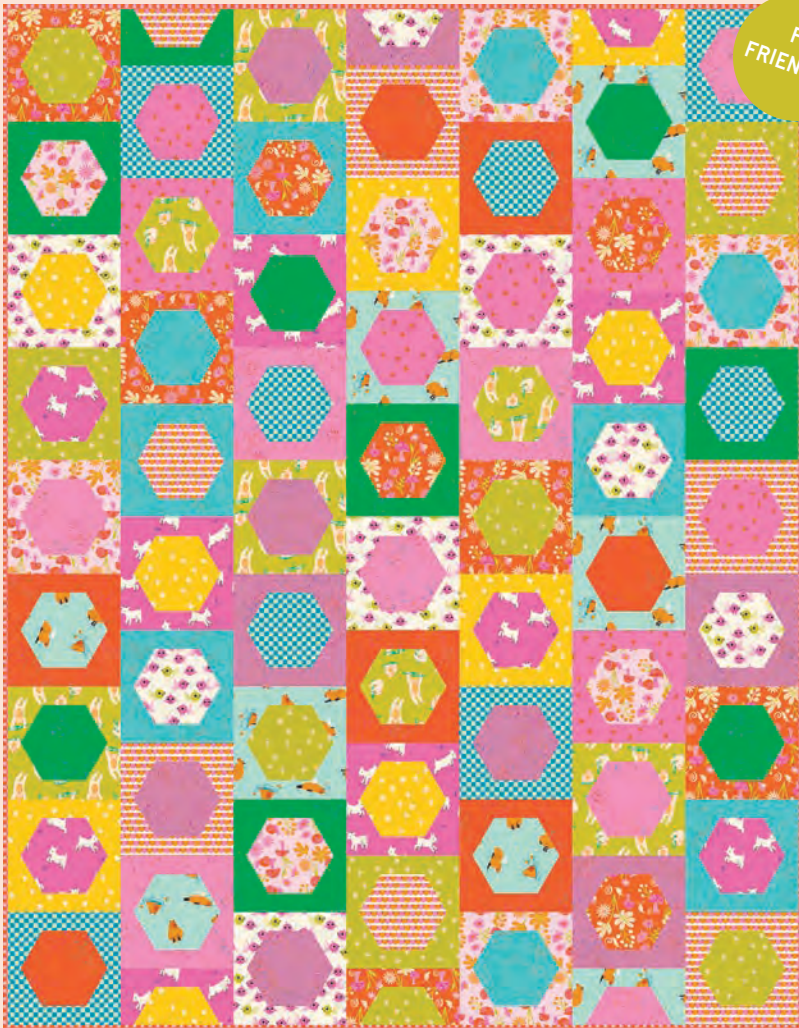

10

RS5163

FQ

JR

LC

MC

PP

ALL PRINTS SHOWN AT 30% SCALE

COORDINATES & COMPLEMENTS

RS5165 11
GOLDFISH | ORANGE

RS5164 12
CAPYBARA | COTTON CANDY

RS5163 13
SNAIL GARDEN | COTTON CANDY

RS5169 14
FLOWER CHECK | GOLDFISH

RS5163 15
SNAIL GARDEN | HELIOTROPE

RS5166 12
BABY GOATS | HELIOTROPE

GOLDFISH RS5027 120
LUPINE RS5027 121

TURQUOISE RS5027 72M
VERDANT RS5027 114

PISTACHIO RS4109 37
SUNSHINE RS4109 62

FO FRIENDLY!

HCD 010 Holly Clarke Design | Merry Weather Quilt 64" x 64"

ES 540WCY Everyday Stitches | Windy City 47" x 60"

FO FRIENDLY!

SMA 122 Sew Mariana | Hexie Square

54" x 66"

TLQ 1010 Tara Lee Quiltery | Just 12 FQs

CQ 017 Crinkly Quilts | Granddaughter's Daisy 53" x 60"

SSM 111 Seams Sew Me | Fray Boxes 63" x 72"

57" x 60"