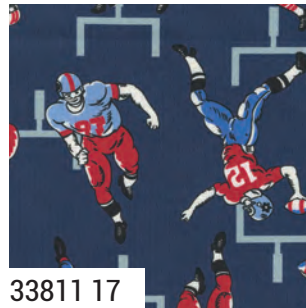

33811 13

33810 13

33816 13

33812 13

9900 200 OFF WHITE

9900 219 PLATINUM

Bella Solid Coordinates

*moda* NOVEMBER DELIVERY

# PLAY BALL! *moda*

9900 423 SUMAC

33816 12

33812 12

33814 12

33810 12

33815 14

33816 15

33813 14

33814 15

33813 17

33812 17

33811 17

33816 17

33817 11

Reduced to show full repeat. Blocks are approx. 4" x4".

NOVEMBER DELIVERY

•24 Prints •100% Premium Cotton

AB includes all 24 skus. JRs, LCs, MCs & PPs include 23 skus with two each of 33810, 33811, 33812-13, 33813-11, 14, 33814-12, 33815 & 33816. Does not include 33817 11. Assortments and precuts do not include Bella Solid coordinates.