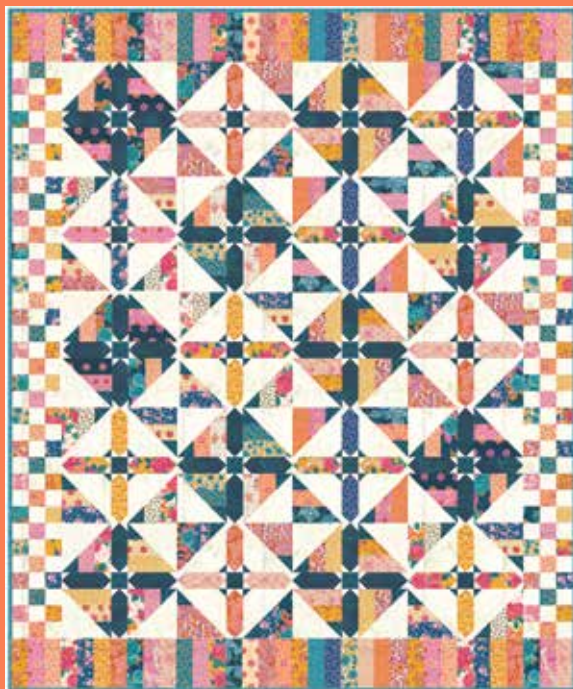

# PAISLEY ROSE

by CRYSTAL  MANNING

Patterns by Crystal Manning Art

CMA 880 Day Tripper  
68" x 82" JR Friendly

Additional Sizes Available

CMA 879 Falling Stars  
64" x 64" FQ Friendly

I love to see a room come to life with touches of dramatic color, and Paisley Rose is the perfect collection to do just that!