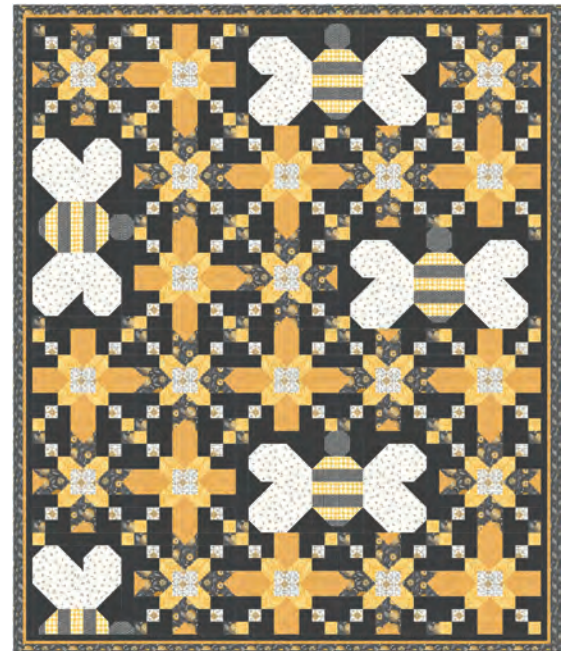

HONEY & LAVENDER Deb Strain

Bees are one of my favorite subjects when designing fabric! I love the color palette, the icons, the sayings and everything about bees and bee keeping:) I was watching the Bees in our garden last spring as they buzzed among the lavender and thought..."what a perfect addition!" Accents of lavender are scattered throughout this, my newest BEE collection and it just adds a softer, fresh feel to the group! Whether you love bees, the flowers, the sayings or the colors, "Honey and Lavender" continues to "BEE true" to my popular BEE series, but with a sweet little addition of lavender!

CHD 2314 Honey to the Soul 50" x 62"

CHD 2302 Bees In The Garden 56" x 64"

Daybreak Version

Dusk Version

CHD 2312 All Day In The Garden 46" x 54"

CHD 2313 Honeycomb 85" x 101"
Light Version also Available

Additional Colorway Options Are Available

HONEY & LAVENDER Deb Strain

56089 11

56089 12

56089 17

Panel Size: 24" x 44". Block Sizes: 10" x 10" blocks, top rectangular block is 8" x 20"

HONEY & LAVENDER Deb Strain

56088 11

56088 18

Double Border Print Size: 24" x 44". The Border from the Gingham to the top of the flowers is approx 7". We recommend cutting 8" wide, up to 22". The border repeats on the other side.

HONEY & LAVENDER Deb Strain