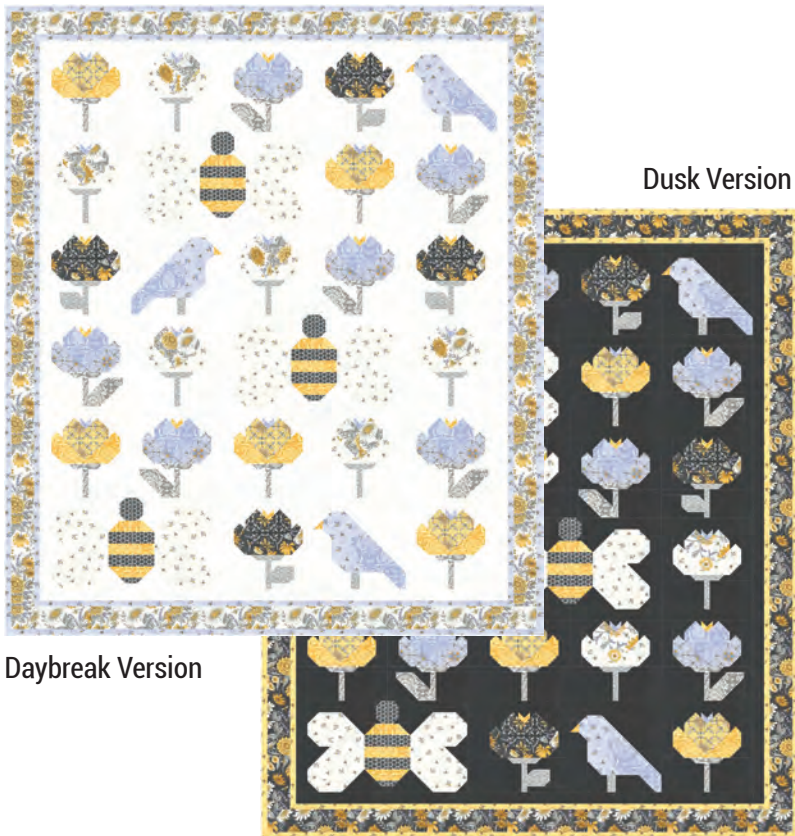

HONEY & LAVENDER Deb Strain

Bees are one of my favorite subjects when designing fabric! I love the color palette, the icons, the sayings and everything about bees and bee keeping:) I was watching the Bees in our garden last spring as they buzzed among the lavender and thought..."what a perfect addition!" Accents of lavender are scattered throughout this, my newest BEE collection and it just adds a softer, fresh feel to the group! Whether you love bees, the flowers, the sayings or the colors, "Honey and Lavender" continues to "BEE true" to my popular BEE series, but with a sweet little addition of lavender!

CHD 2314 Honey to the Soul 50" x 62"

CHD 2302 Bees In The Garden 56" x 64"

Daybreak Version

Dusk Version

CHD 2312 All Day In The Garden 46" x 54"

CHD 2313 Honeycomb 85" x 101"
Light Version also Available

Additional Colorway Options Are Available

HONEY & LAVENDER Deb Strain

56089 11

56089 12

56089 17

Panel Size: 24" x 44". Block Sizes: 10" x 10" blocks, top rectangular block is 8" x 20"

HONEY & LAVENDER Deb Strain

56088 11

56088 18

Double Border Print Size: 24" x 44". The Border from the Gingham to the top of the flowers is approx 7". We recommend cutting 8" wide, up to 22". The border repeats on the other side.

HONEY & LAVENDER Deb Strain