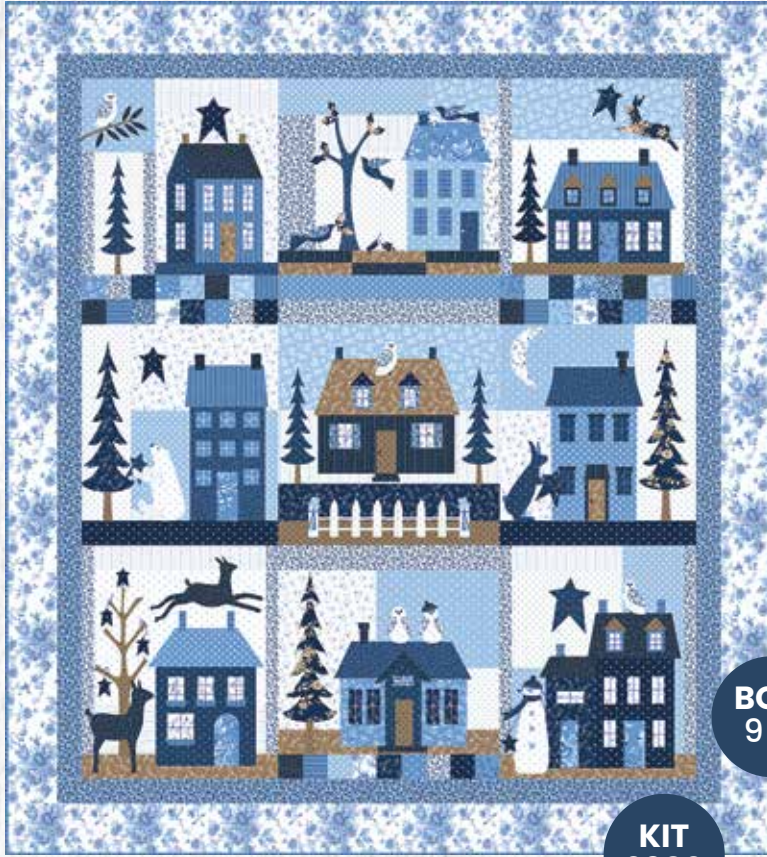

Crystal Lane by Bunny Hill Designs

BHD 2164 Crystal Lane BOM 9 Months
63" x 70"

BOM
9 M

KIT
2980