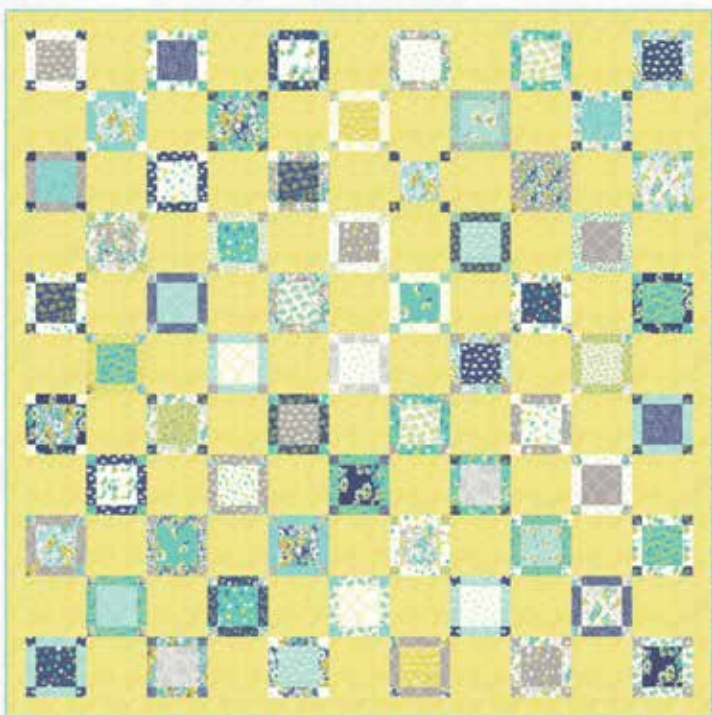

CSQ 107 / CSQ 107G
COMMUNITY GARDEN - 76" x 76" - PP & HB Friendly