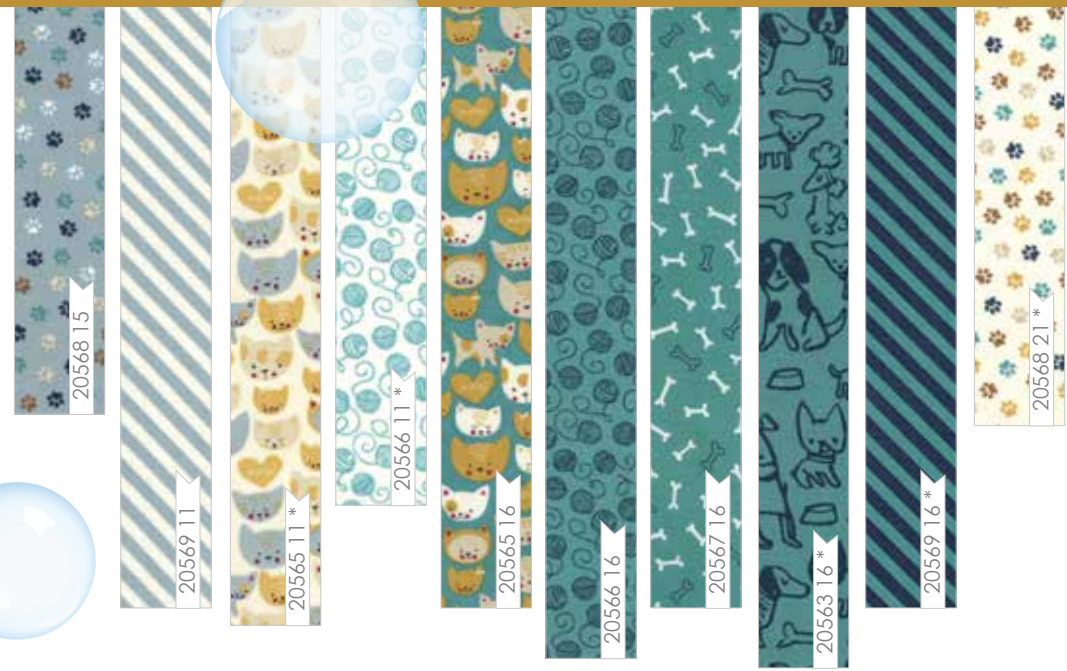

Panels measure approx. 44" x 36".  
 Large completed animals measure approx. 10" x 12".  
 Small completed animals measure approx. 4" x 5".

# WOOF WOOF MEOW

STACY IEST HSU

20561 11

20560 11

20568 15

20569 11

20565 11 \*

20566 11 \*

20565 16

20566 16

20567 16

20563 16 \*

20569 16 \*

20568 21 \*

Inspired by pet lovers and things furry everywhere, Woof Woof Meow celebrates the scrappy canine and the mischievous feline. The pink, blue and gold color palette will delight boys and girls, young and old, and whether you're on Team-Dog or Team-Cat, you are sure to find the perfect prints for your next pet-lovers project. Woof Woof Meooooow!

JR

LC

MC

PP

•33 Prints •100% Premium Cotton  
AB's include both panels. F8's, JR's, LC's, MC's and PP's do not include panels.  
JR's, LC's, MC's and PP's include two each of 20566 11, 16, & 18 and 20568.