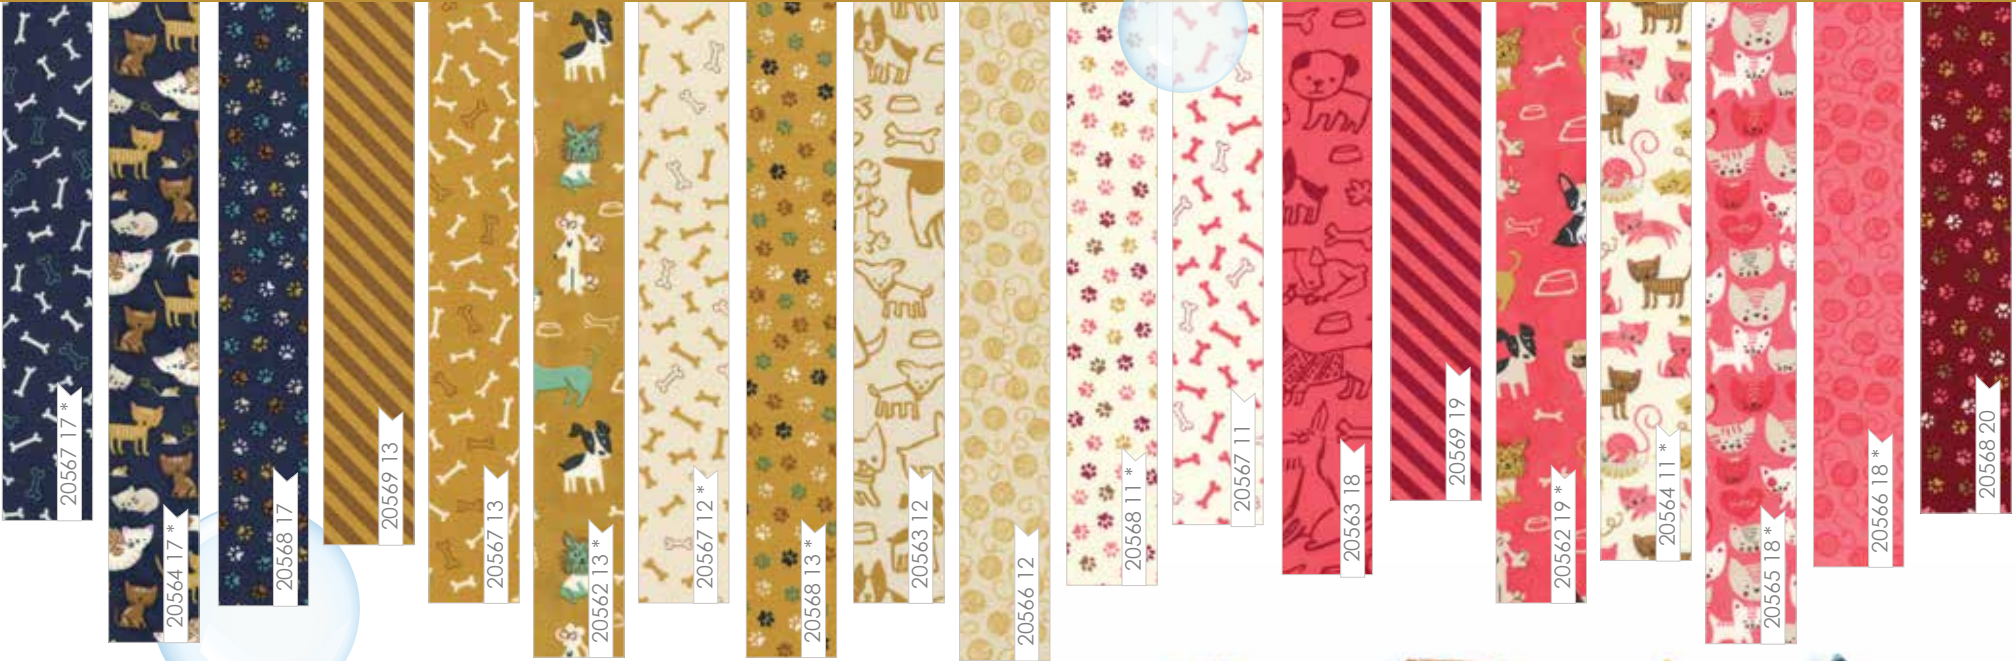

20565 16

20566 16

20567 16

20563 16 \*

20569 16 \*

20568 21 \*

Inspired by pet lovers and things furry everywhere, Woof Woof Meow celebrates the scrappy canine and the mischievous feline. The pink, blue and gold color palette will delight boys and girls, young and old, and whether you're on Team-Dog or Team-Cat, you are sure to find the perfect prints for your next pet-lovers project. Woof Woof Meooooow!

JR

LC

MC

PP

•33 Prints •100% Premium Cotton  
AB's include both panels. F8's, JR's, LC's, MC's and PP's do not include panels.  
JR's, LC's, MC's and PP's include two each of 20566 11, 16, & 18 and 20568.

# WOOF WOOF MEOW

STACY IEST HSU

November Delivery **26**

SIH 004 / SIH 004G  
All Wrapped Up Size: 45" x 60"

SIH 003 / SIH 003G  
Here Kitty Kitty Size: 48" x 48"