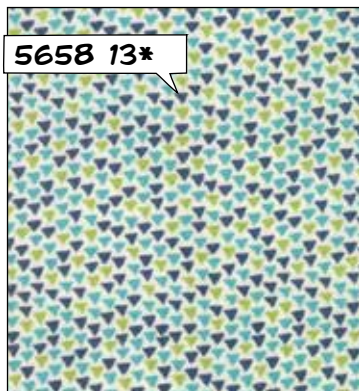

[THESWEETWATERCO.COM](http://thesweetwaterco.com)

SW P247 / SW P247G
Sunday Flowers
Size: 64" x 64"

SW P246 / SW P246G
Brick by Brick
Size: 54" x 60"

SUNDAY SUPPER

BY SWEETWATER

March 2017
Delivery

moda

MULTI AND PORCELAIN