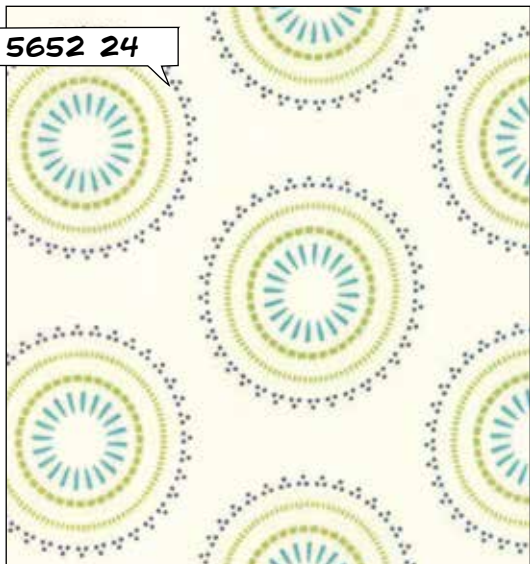

[THESWEETWATERCO.COM](http://thesweetwaterco.com)

SW P247 / SW P247G
Sunday Flowers
Size: 64" x 64"

SW P246 / SW P246G
Brick by Brick
Size: 54" x 60"

SUNDAY SUPPER

BY SWEETWATER

March 2017
Delivery

moda

MULTI AND PORCELAIN