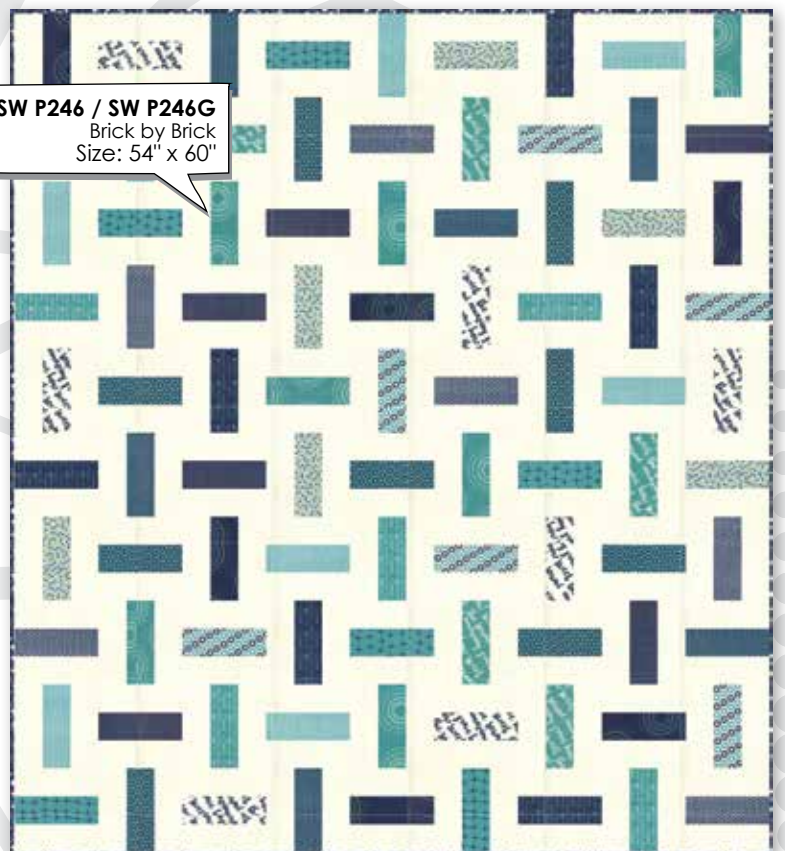

[THESWEETWATERCO.COM](http://thesweetwaterco.com)

SW P247 / SW P247G
Sunday Flowers
Size: 64" x 64"

SW P246 / SW P246G
Brick by Brick
Size: 54" x 60"

SUNDAY SUPPER

BY SWEETWATER

March 2017
Delivery

moda

MULTI AND PORCELAIN