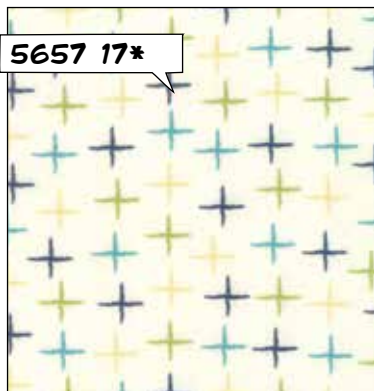

[THESWEETWATERCO.COM](http://thesweetwaterco.com)

SW P247 / SW P247G
Sunday Flowers
Size: 64" x 64"

SW P246 / SW P246G
Brick by Brick
Size: 54" x 60"

SUNDAY SUPPER

BY SWEETWATER

March 2017
Delivery

moda

MULTI AND PORCELAIN