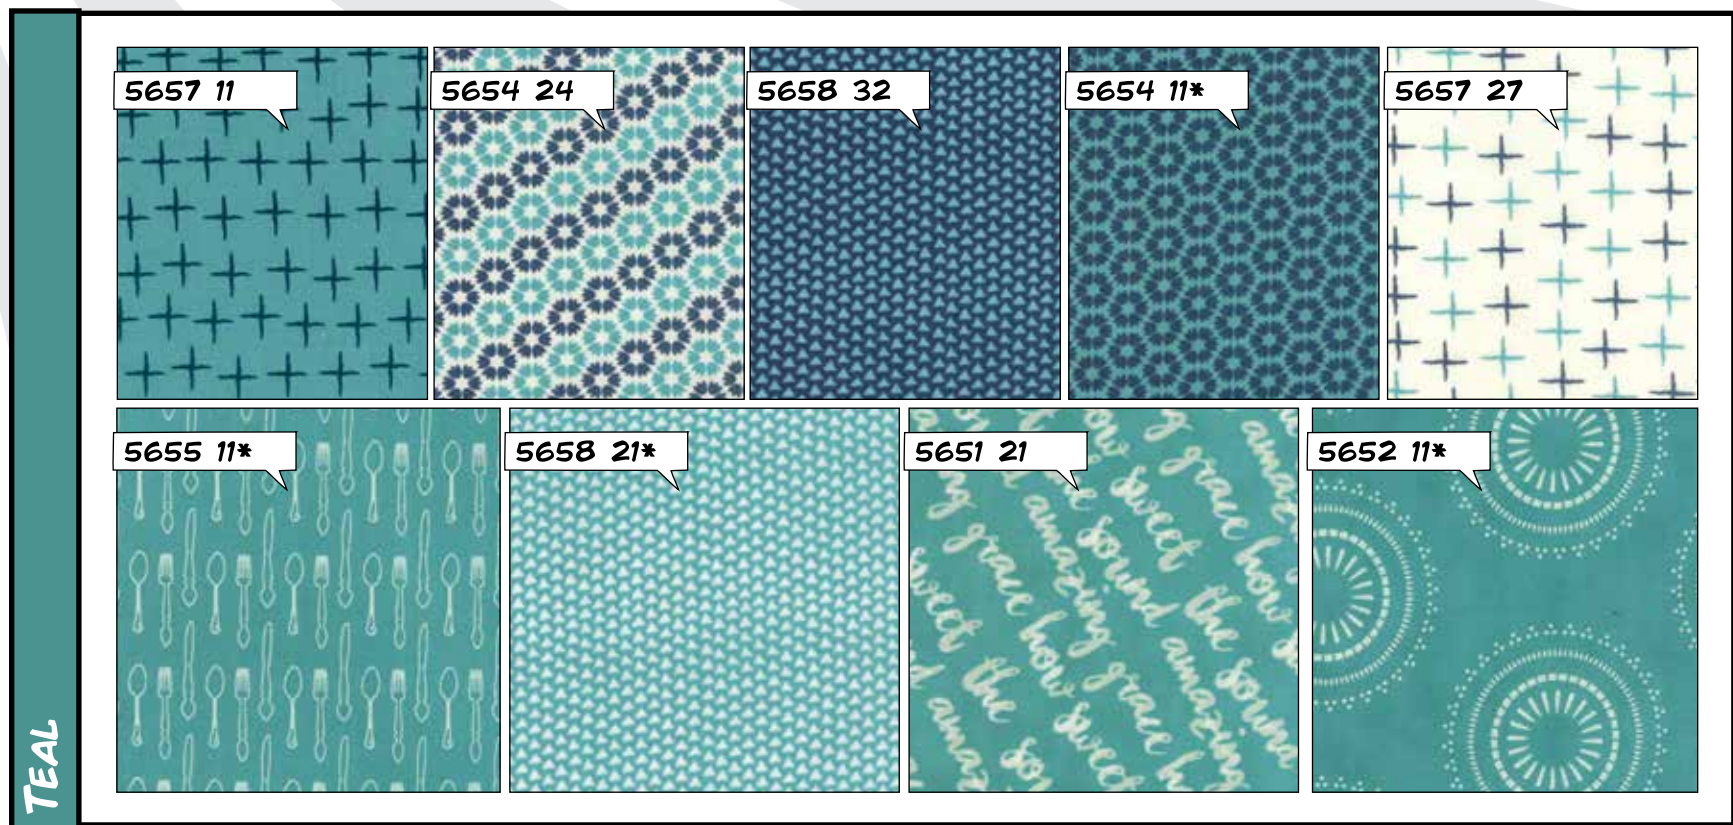

SUNDAY SUPPER BY SWEETWATER