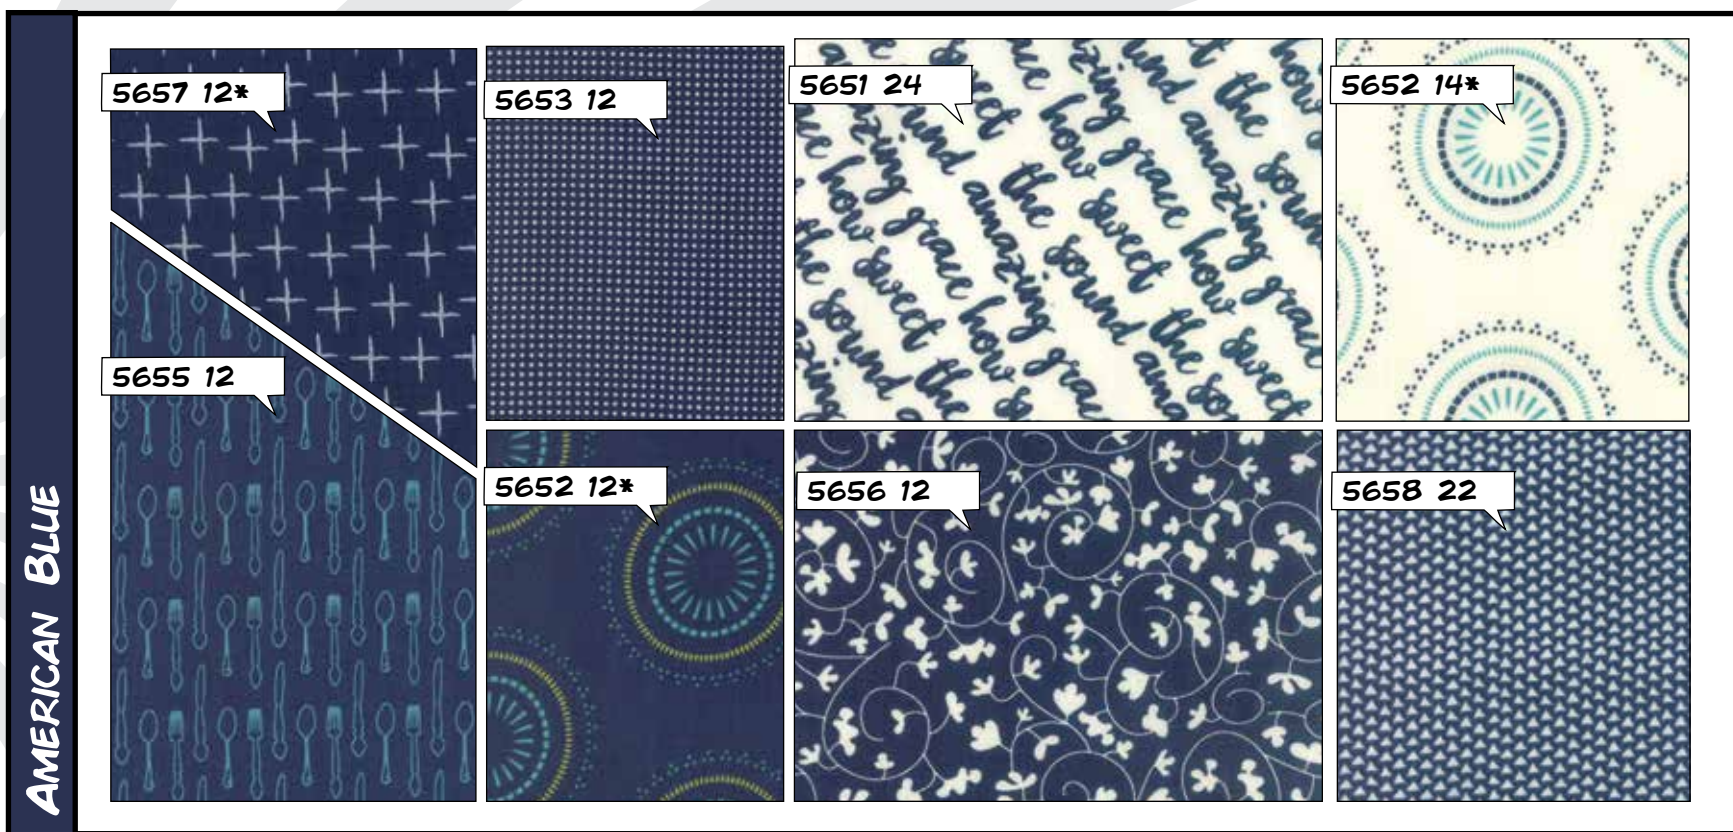

SUNDAY SUPPER BY SWEETWATER