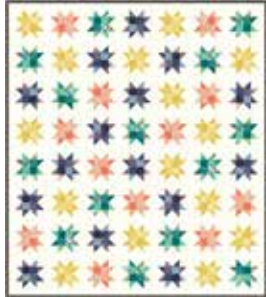

36024 21\*

36025 15

36023 13\*

36025 13

36021 18\*

36026 18

36024 24\*

36025 11

36026 11

36020 19

36025 18\*

36021 11\*

36023 13\*

Alternative size available

1C2 QP010 / 1C2 QP010G  
Shimmer Size: 86" x 100"

Alternative size available

1C2 QP011 / 1C2 QP011G  
Midnight Starlight Size: 81" x 92"

1C2 QP012 / 1C2 QP012G  
Geese in the Garden Size: 62" x 74"

1C2 QP013 / 1C2 QP013G  
Coming up Rainbows Size: 76" x 85"

JR Friendly

MARCH 2017 BUCKET