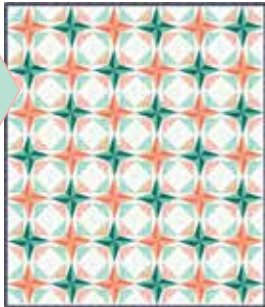

36024 21\*

36025 15

36023 13\*

36025 13

36021 18\*

36026 18

36024 24\*

36025 11

36026 11

36020 19

36025 18\*

36021 11\*

36023 13\*

Alternative size available

1C2 QP010 / 1C2 QP010G  
Shimmer Size: 86" x 100"

Alternative size available

1C2 QP011 / 1C2 QP011G  
Midnight Starlight Size: 81" x 92"

1C2 QP012 / 1C2 QP012G  
Geese in the Garden Size: 62" x 74"

1C2 QP013 / 1C2 QP013G  
Coming up Rainbows Size: 76" x 85"

JR Friendly

MARCH 2017 BUCKET