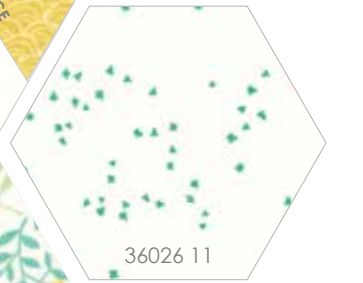

36024 21\*

36025 15

36023 13\*

36025 13

36021 18\*

36026 18

36024 24\*

36025 11

36026 11

36020 19

36025 18\*

36021 11\*

36023 13\*

Alternative size available

1C2 QP010 / 1C2 QP010G  
Shimmer Size: 86" x 100"

Alternative size available

1C2 QP011 / 1C2 QP011G  
Midnight Starlight Size: 81" x 92"

1C2 QP012 / 1C2 QP012G  
Geese in the Garden Size: 62" x 74"

1C2 QP013 / 1C2 QP013G  
Coming up Rainbows Size: 76" x 85"

JR Friendly

MARCH 2017 BUCKET