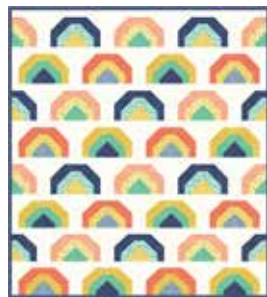

36026 11

36020 19

36025 18\*

36021 11\*

36023 13\*

Alternative size available

1C2 QP010 / 1C2 QP010G  
Shimmer Size: 86" x 100"

Alternative size available

1C2 QP011 / 1C2 QP011G  
Midnight Starlight Size: 81" x 92"

1C2 QP012 / 1C2 QP012G  
Geese in the Garden Size: 62" x 74"

1C2 QP013 / 1C2 QP013G  
Coming up Rainbows Size: 76" x 85"

JR Friendly

MARCH 2017 BUCKET