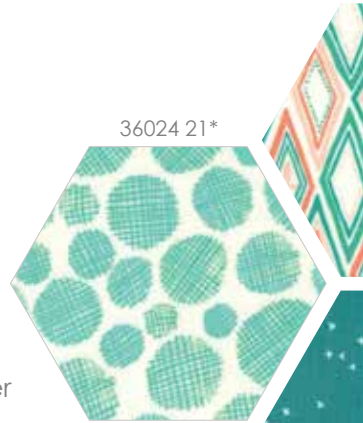

# Midnight Garden

one *canoe* two

Midnight Garden is the embodiment of warm summer evenings with the stars overhead and secret meetings in the sunflower patch. This new collection features lush florals paired with organic patterns in a warm and happy color palette of Midnight Blue, Geranium Coral, Aqua and Goldenrod.

36024 21\*

36025 15

36023 13\*

36025 13

36021 18\*

36026 18

36024 24\*

36025 11

36026 11

36020 19

36025 18\*

36021 11\*

36023 13\*

Alternative size available

1C2 QP010 / 1C2 QP010G  
Shimmer Size: 86" x 100"

Alternative size available