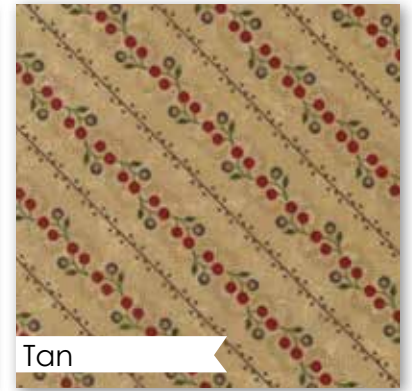

Oak Haven

by Kansas Troubles Quilters

Patterns KT 16118 featured in
➤ Oak Haven Booklet

KT 16118 / KT 16118G
Oak Haven Pillow Sleeve
Size: 12" x 18"
PP Friendly

I love acorns so when we visit antique stores, I'm always on the hunt for vintage jewelry and sewing notions with acorn motifs. Spindles and corbels with acorn designs decorate my home, and if there is a pattern to make a wool acorn pincushion, I have it. Do I have fabrics and quilt patterns with acorns? Of course. I admit it, I'm a wee bit obsessed... but I guess it's because autumn is my favorite season of the year. When acorns fall from giant oak trees onto a bed of beautifully colored leaves, it evokes memories from my childhood of collecting acorn caps for jewelry, jumping in piles of crunchy leaves and getting out my warm argyle socks. So this new acorn-inspired collection of Kansas Troubles fabrics is the perfect beginning to fall quilt. So here's to autumn! Pick up an acorn and think of me...

KT 16118 / KT 16118G
Oak Haven Runner
Size: 15" x 42"
PP Friendly

KT 16118 / KT 16118G
Oak Haven Lap Quilt Size: 68" x 74"
LC Friendly

Tan

9520 11 *

Tan

9522 11 *

Tan

9521 11