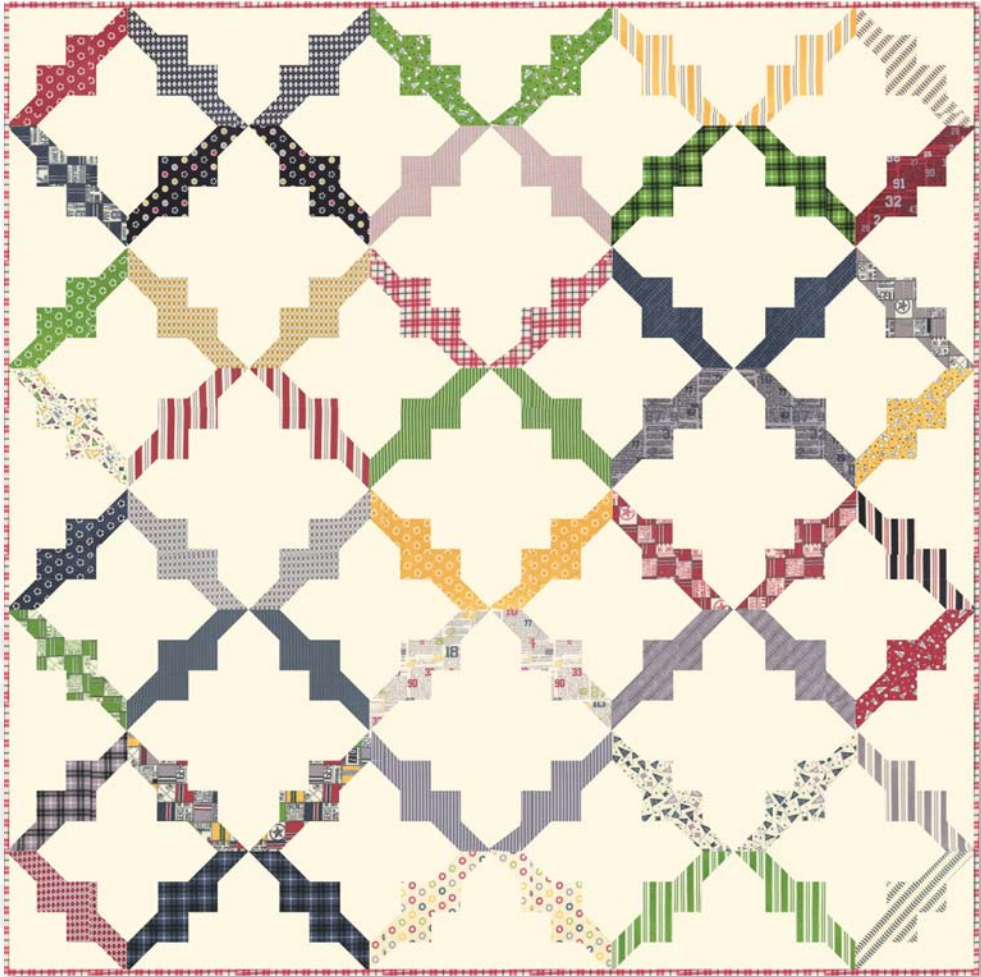

VARSIITY

Sweetwater

SW P230/ SW P230G
Home Plate
Size: 62" x 62"

FYI: THIS QUILT IS
JELLY ROLL®
FRIENDLY

Multi

5591 11 *

Multi

5590 11 *

FYHIS QUILT IS LAYER CAKE® FRIENDLY

SW P228/ SW P228G Prep Size: 48" x 50"

Multi

5592 11 *

Multi

5595 11 *

Sometimes we choose a theme that suits us just perfectly. Varsity is one of those themes. It's not because we are any good at sports. Because we really aren't. What we are good at is watching sports. It's kind of what we do. All the time. From professional football to watching our 12 year old play league basketball, someone around here is always watching sports. So when we relate to the subject matter, the designing is easy.

After we chose a sports related theme, we were really intent on not making it "cutesy". We wanted something that a teenaged boy or girl would like. Something preppy, that a college quilt could be made from. And while we love the quilts made with all the colors, we encourage quilts made with specific school colors. For instance, if you live in Nebraska, you may want to use only the reds in a quilt for your favorite Cornhusker fan. Of course, we couldn't include every sports teams' colors in the collection, but we hope we got the major ones!