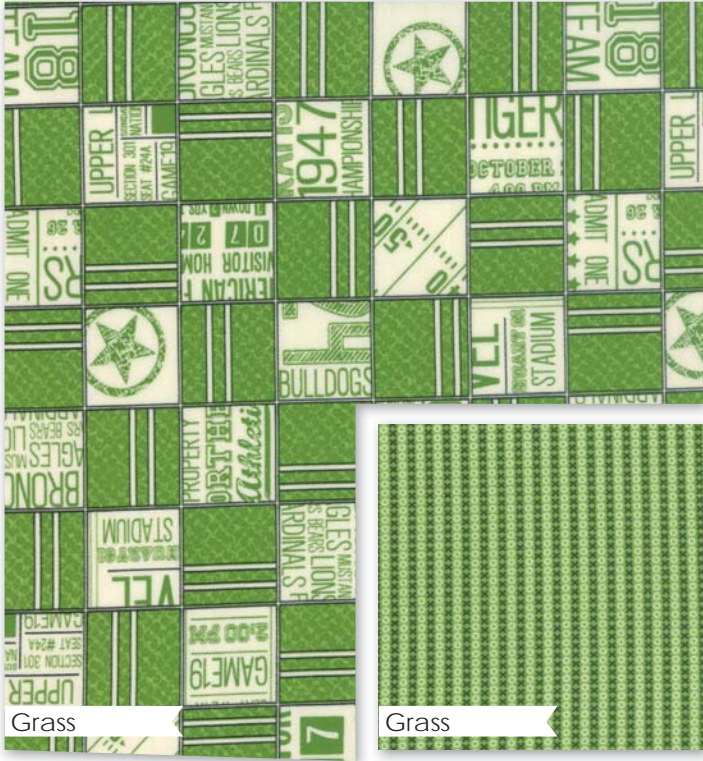

Concrete

5590 16

Concrete

5591 16 *

*Big Things
come from small
beginnings*

Black

5593 14 *

Concrete

5598 16 *

Concrete

5593 16

Concrete

5596 16

Concrete

5597 16

Concrete

5594 16 *

August Delivery

Grass

5590 15

Grass

5596 15 *

Grass

5597 15

Grass

5592 25 *

Grass

5595 25

Grass

5598 15

Yellow

5592 27