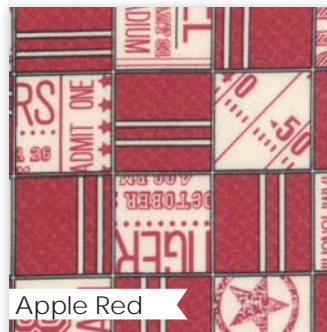

After we chose a sports related theme, we were really intent on not making it "cutesy". We wanted something that a teenaged boy or girl would like. Something preppy, that a college quilt could be made from. And while we love the quilts made with all the colors, we encourage quilts made with specific school colors. For instance, if you live in Nebraska, you may want to use only the reds in a quilt for your favorite Cornhusker fan. Of course, we couldn't include every sports teams' colors in the collection, but we hope we got the major ones!

SW P229/ SW P229G The Stadium Size: 56" x 66"

Apple Red

5595 22

Apple Red

5597 12 *

Apple Red

5592 22 *

Apple Red

5593 12

Apple Red

5591 12

Apple Red

5590 12 *

Vanilla

5598 11

Vanilla